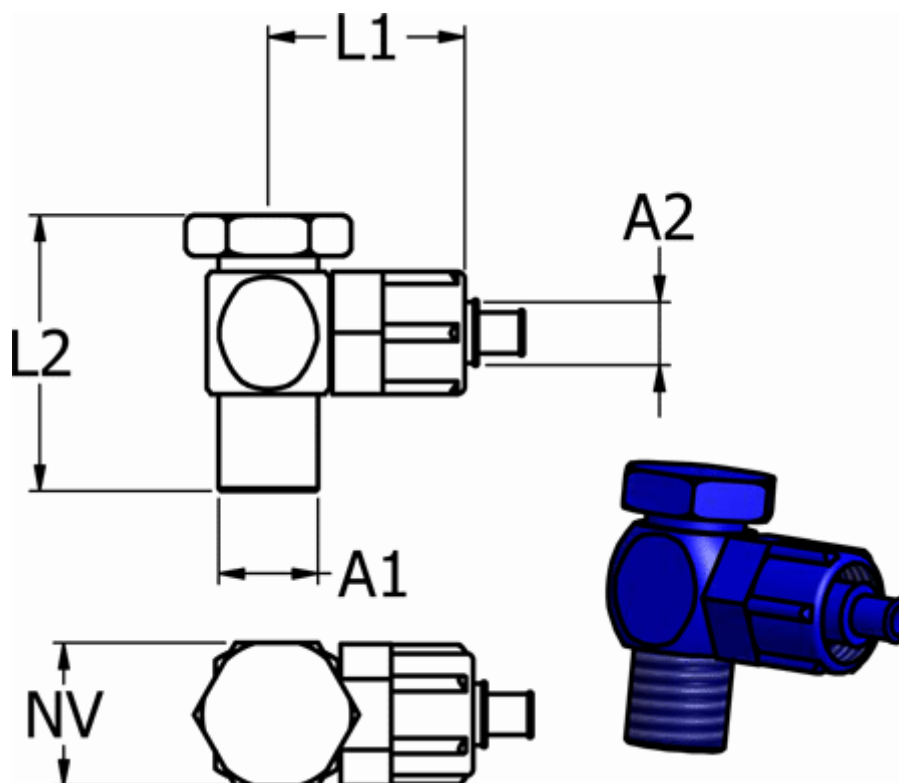

Article number: 58613660

Description: Push-on fitting POM 13.660, Ø6/4-G 1/8"
Swivel plastic, blue

Measures

For hose A2 = 6/4

L1 = 23

L2 = 27

NV = 14

Thread A1 = G 1/8"